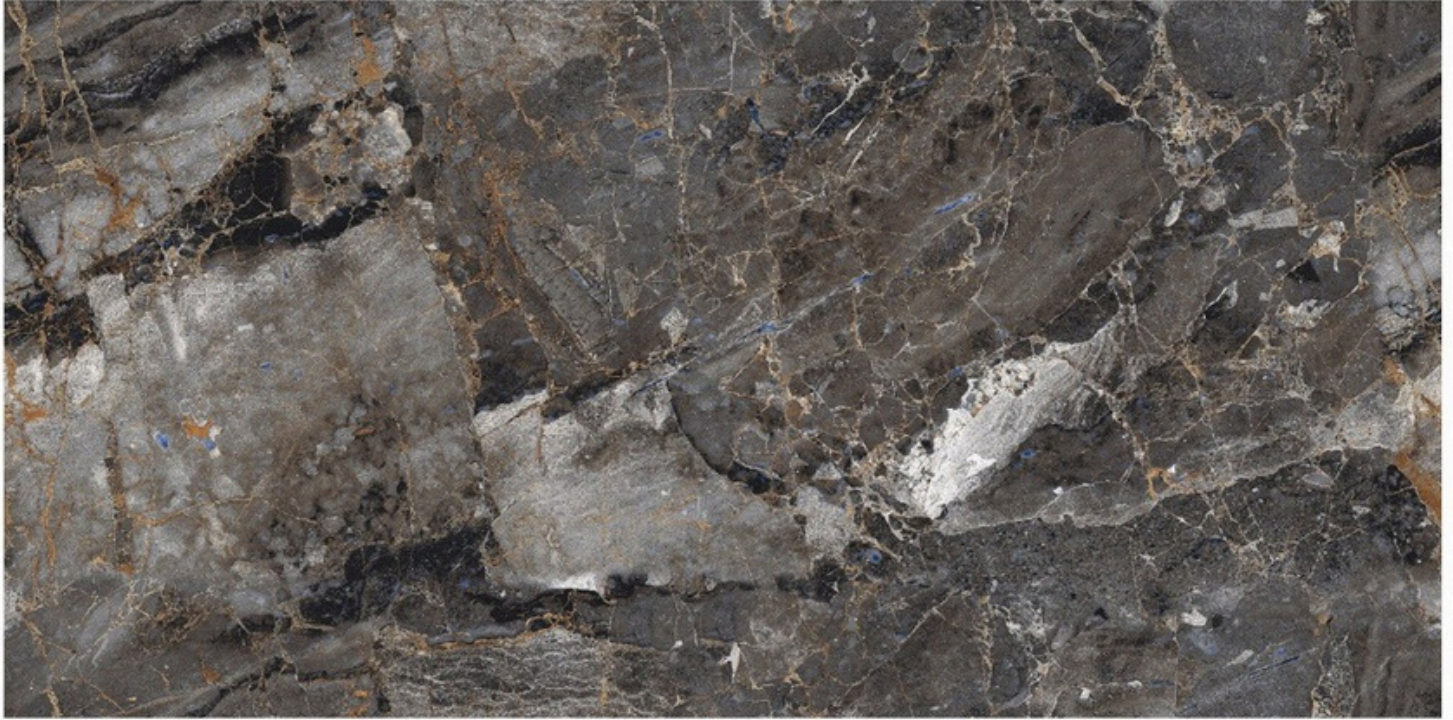

R4

Rs. 1300/- 1.44sqm

HI - GLOSS

600X1200MM

EMERALD NATURAL

4 PIC RANDOM

Rs. 1200/- 1.44sqm

HI - GLOSS