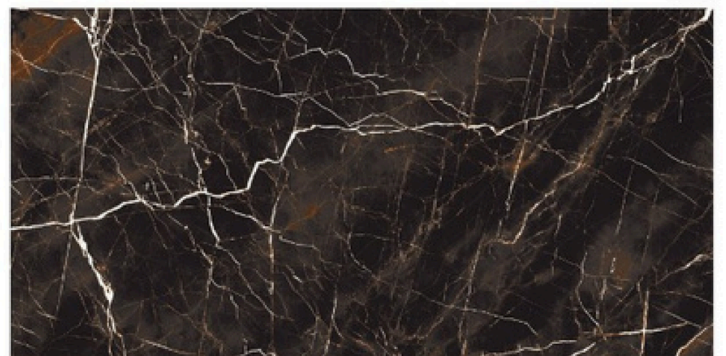

R1

R1

R2

R3

R1

Rs. 1200/- 1.44sqm

HI - GLOSS

600X1200MM