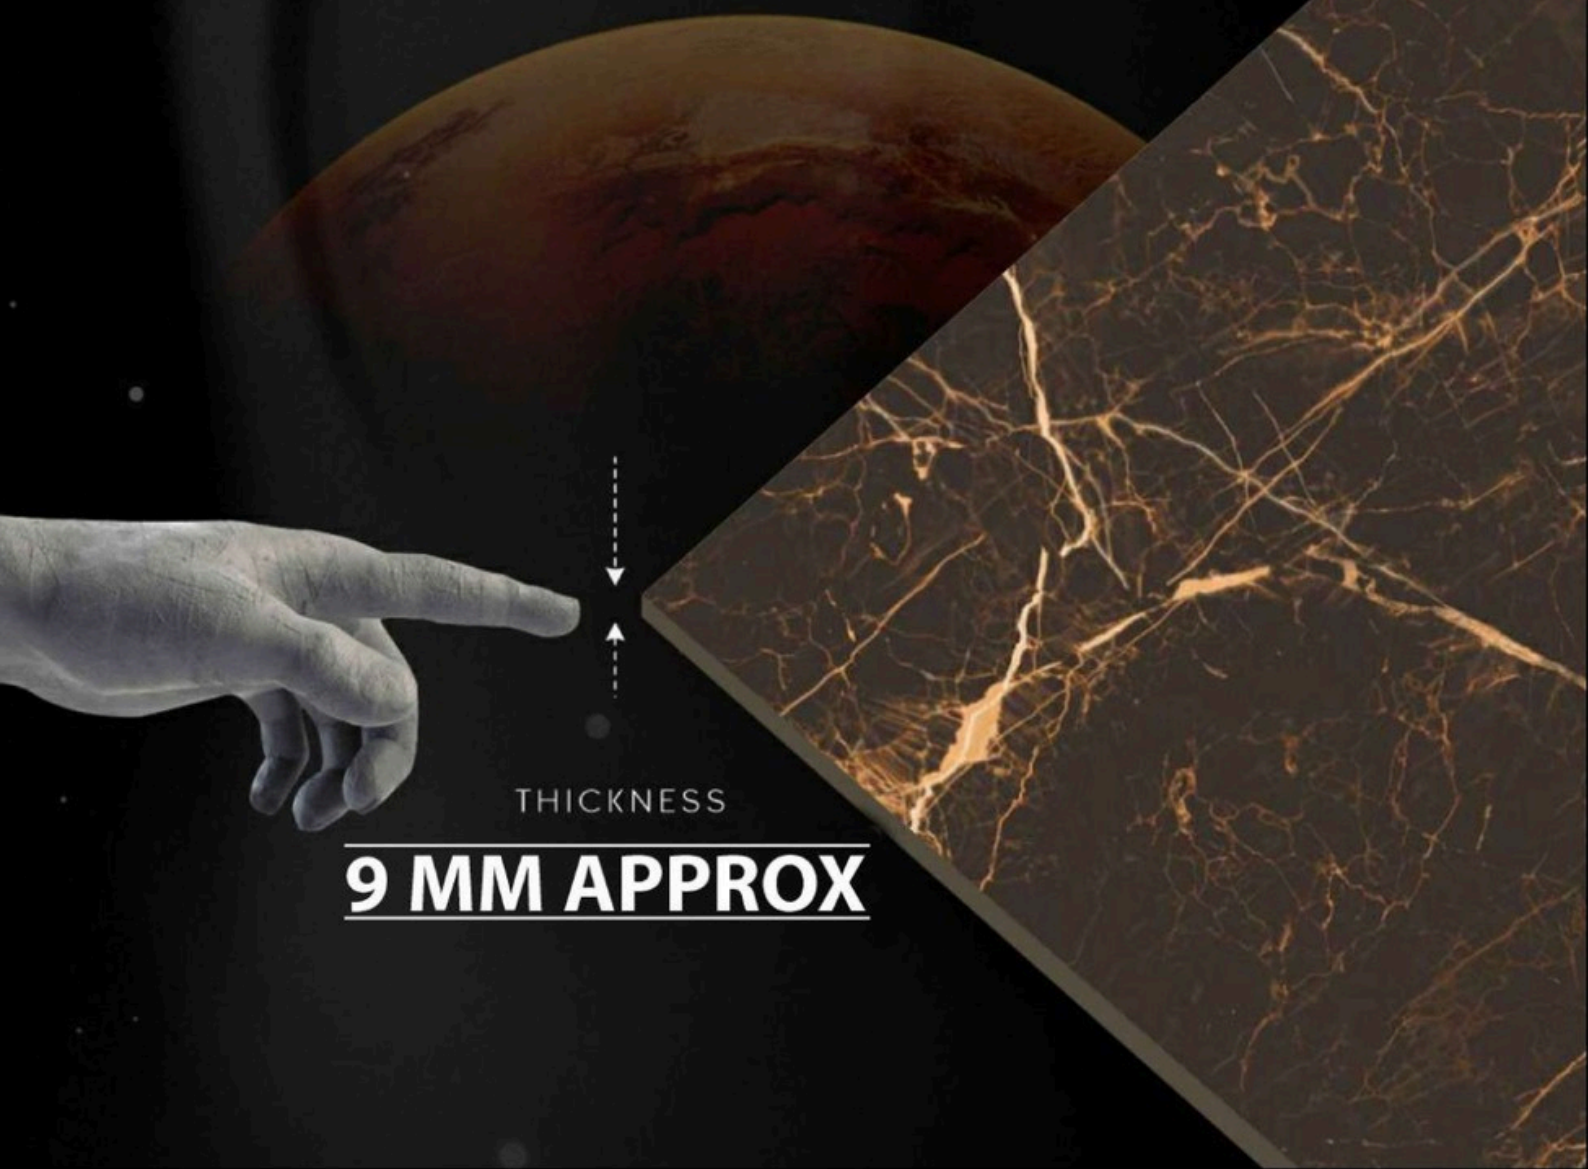

OBOL TILES®

RELEVANCE OF THICKNESS

THICKNESS

9 MM APPROX