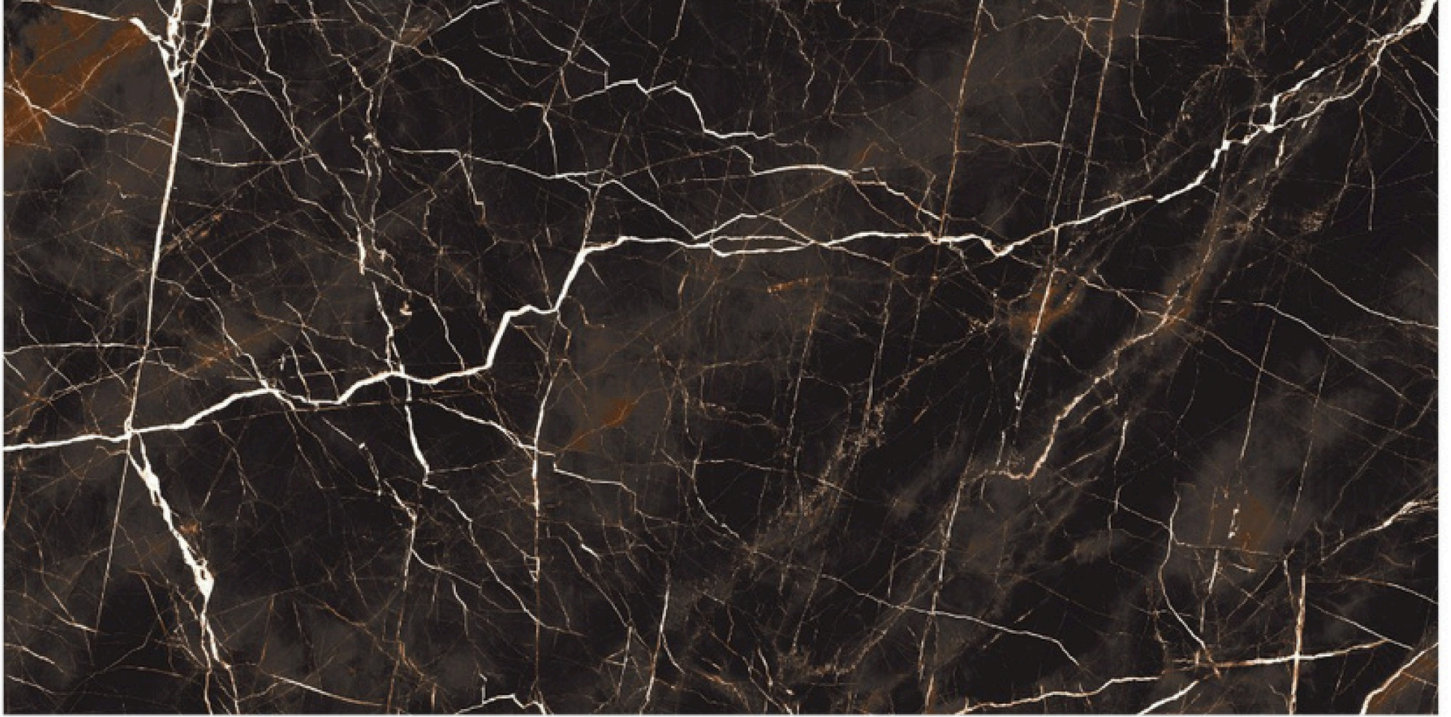

Stair Case

Dining Table

Living Room

Kitchen Counter Top

Office Table

HI - GLOSS

600X1200MM

MOSSINO BR