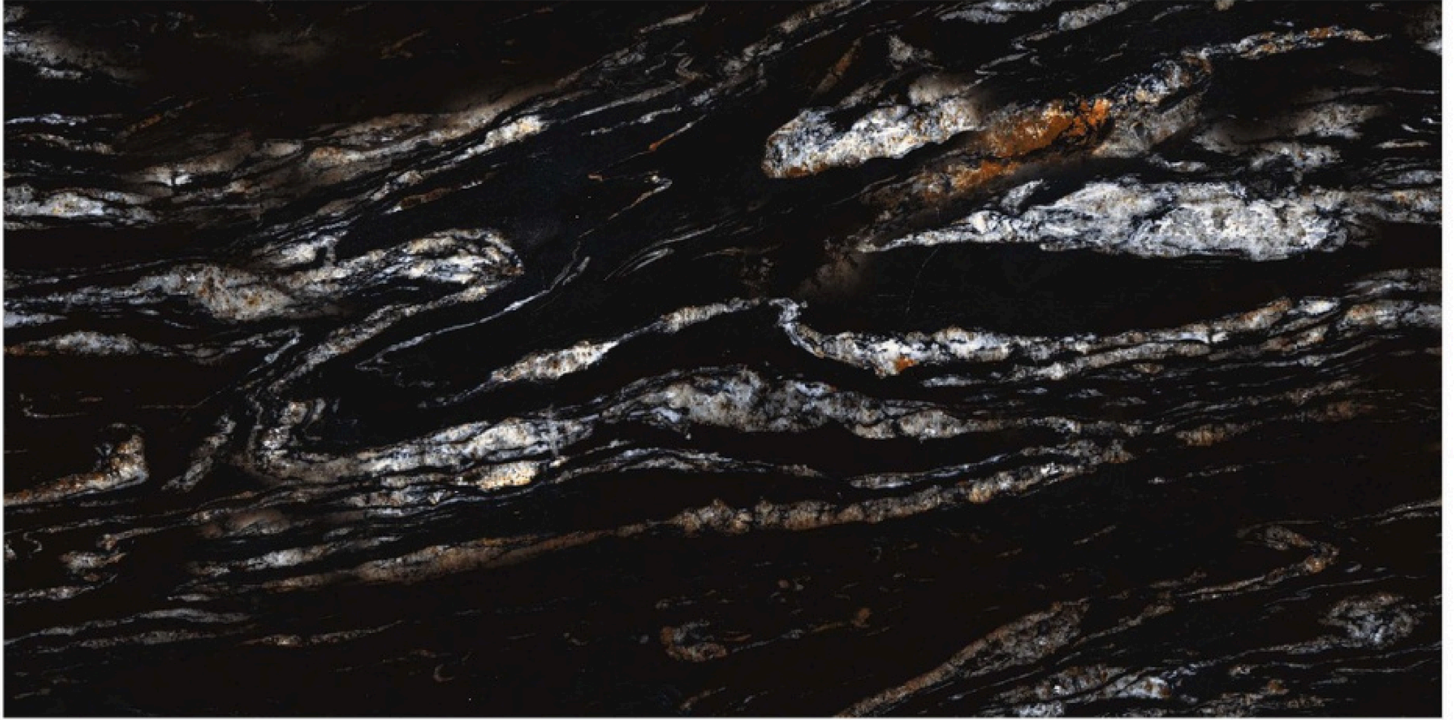

MILOS

4 PIC RANDOM

Rs. 1400/- 1.44sqm

HI - GLOSS

600X1200MM

MACCAU GREEN

R1

R1