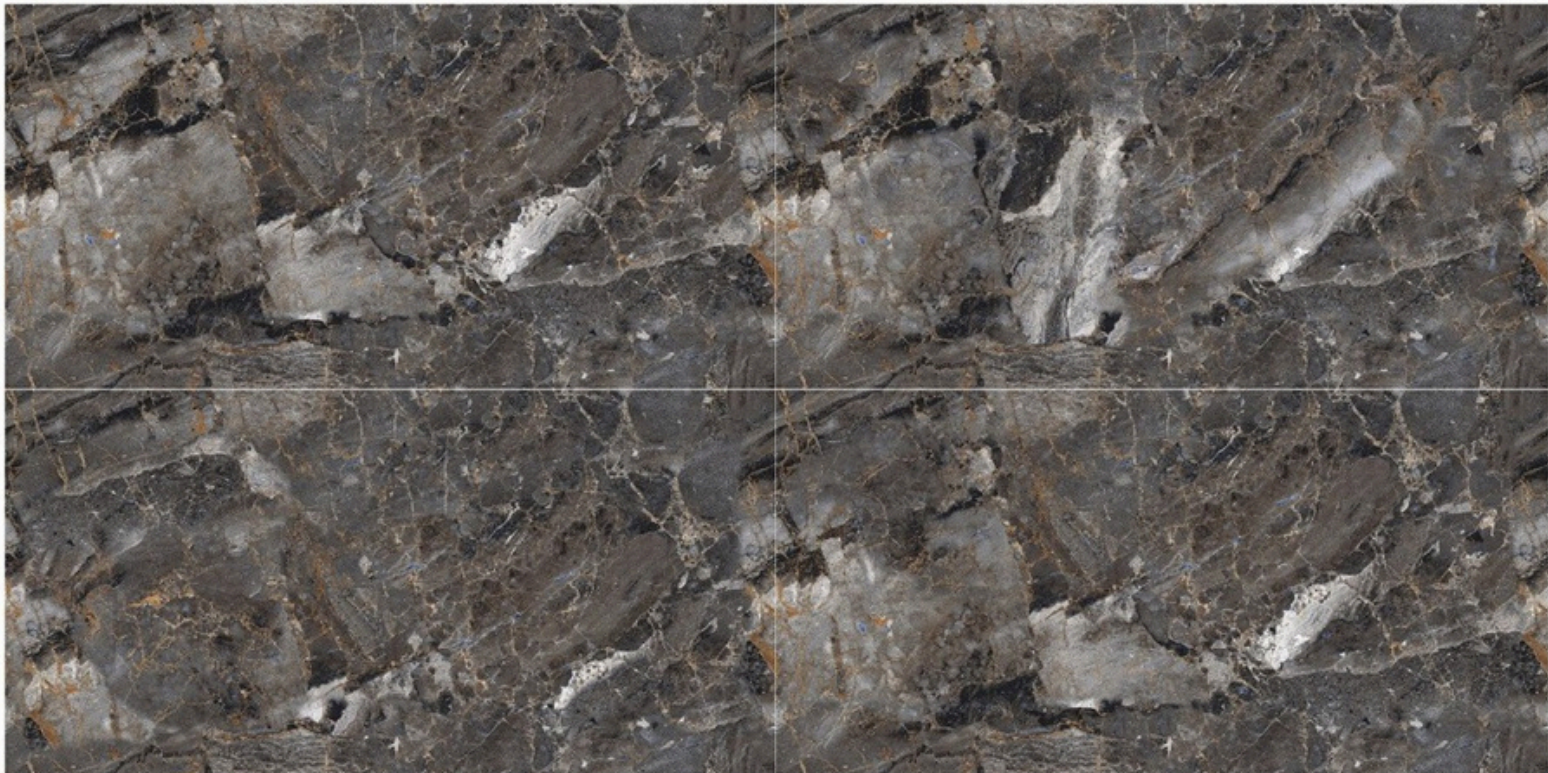

R4

Rs. 1300/- 1.44sqm

HI - GLOSS

600X1200MM

EMERALD NATURAL

4 PIC RANDOM

Rs. 1200/- 1.44sqm

HI - GLOSS