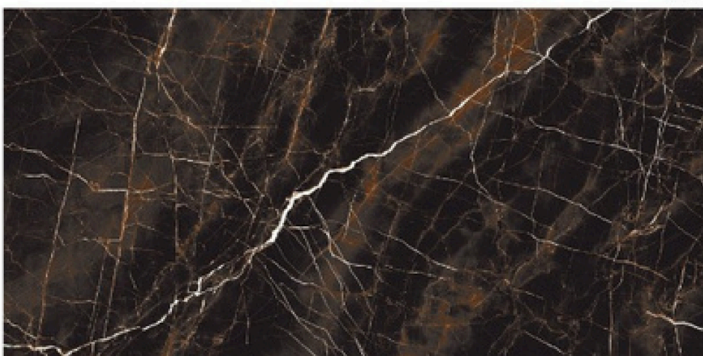

HI - GLOSS

600X1200MM

MOSSINO BR

R1

R1

R2

R3

R1

Rs. 1200/- 1.44sqm