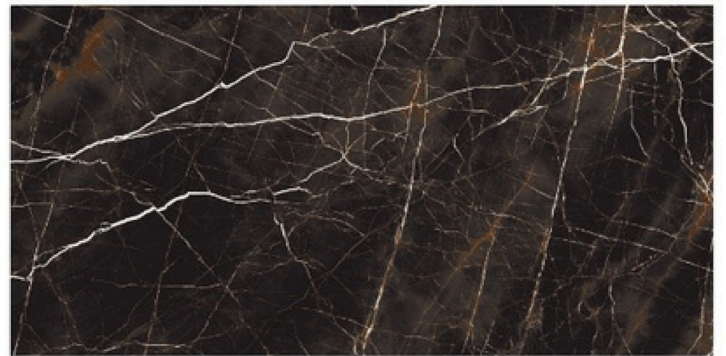

HI - GLOSS

600X1200MM

MOSSINO BR

R1

R1

R2

R3

R1

Rs. 1200/- 1.44sqm