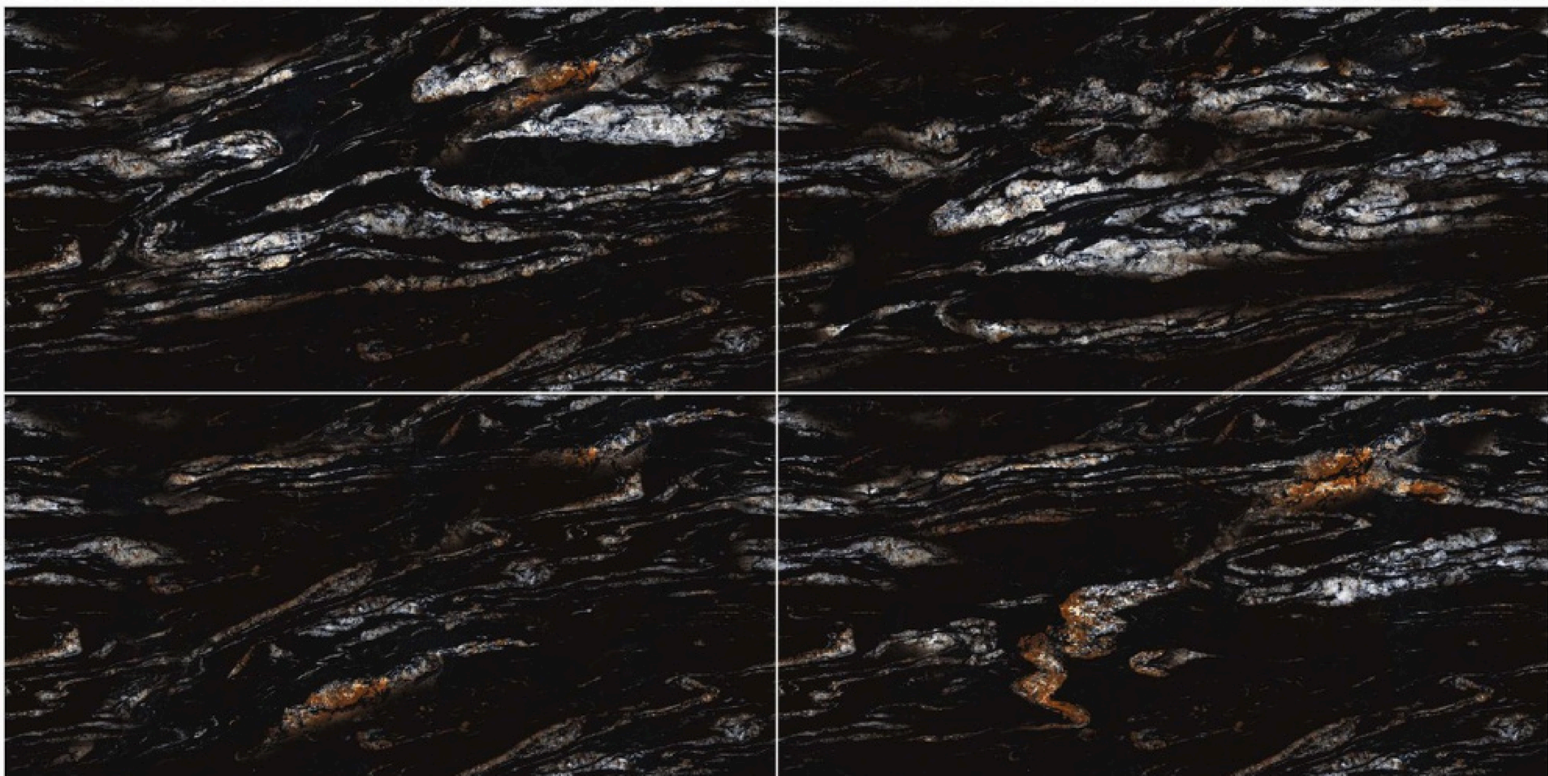

4 PIC RANDOM