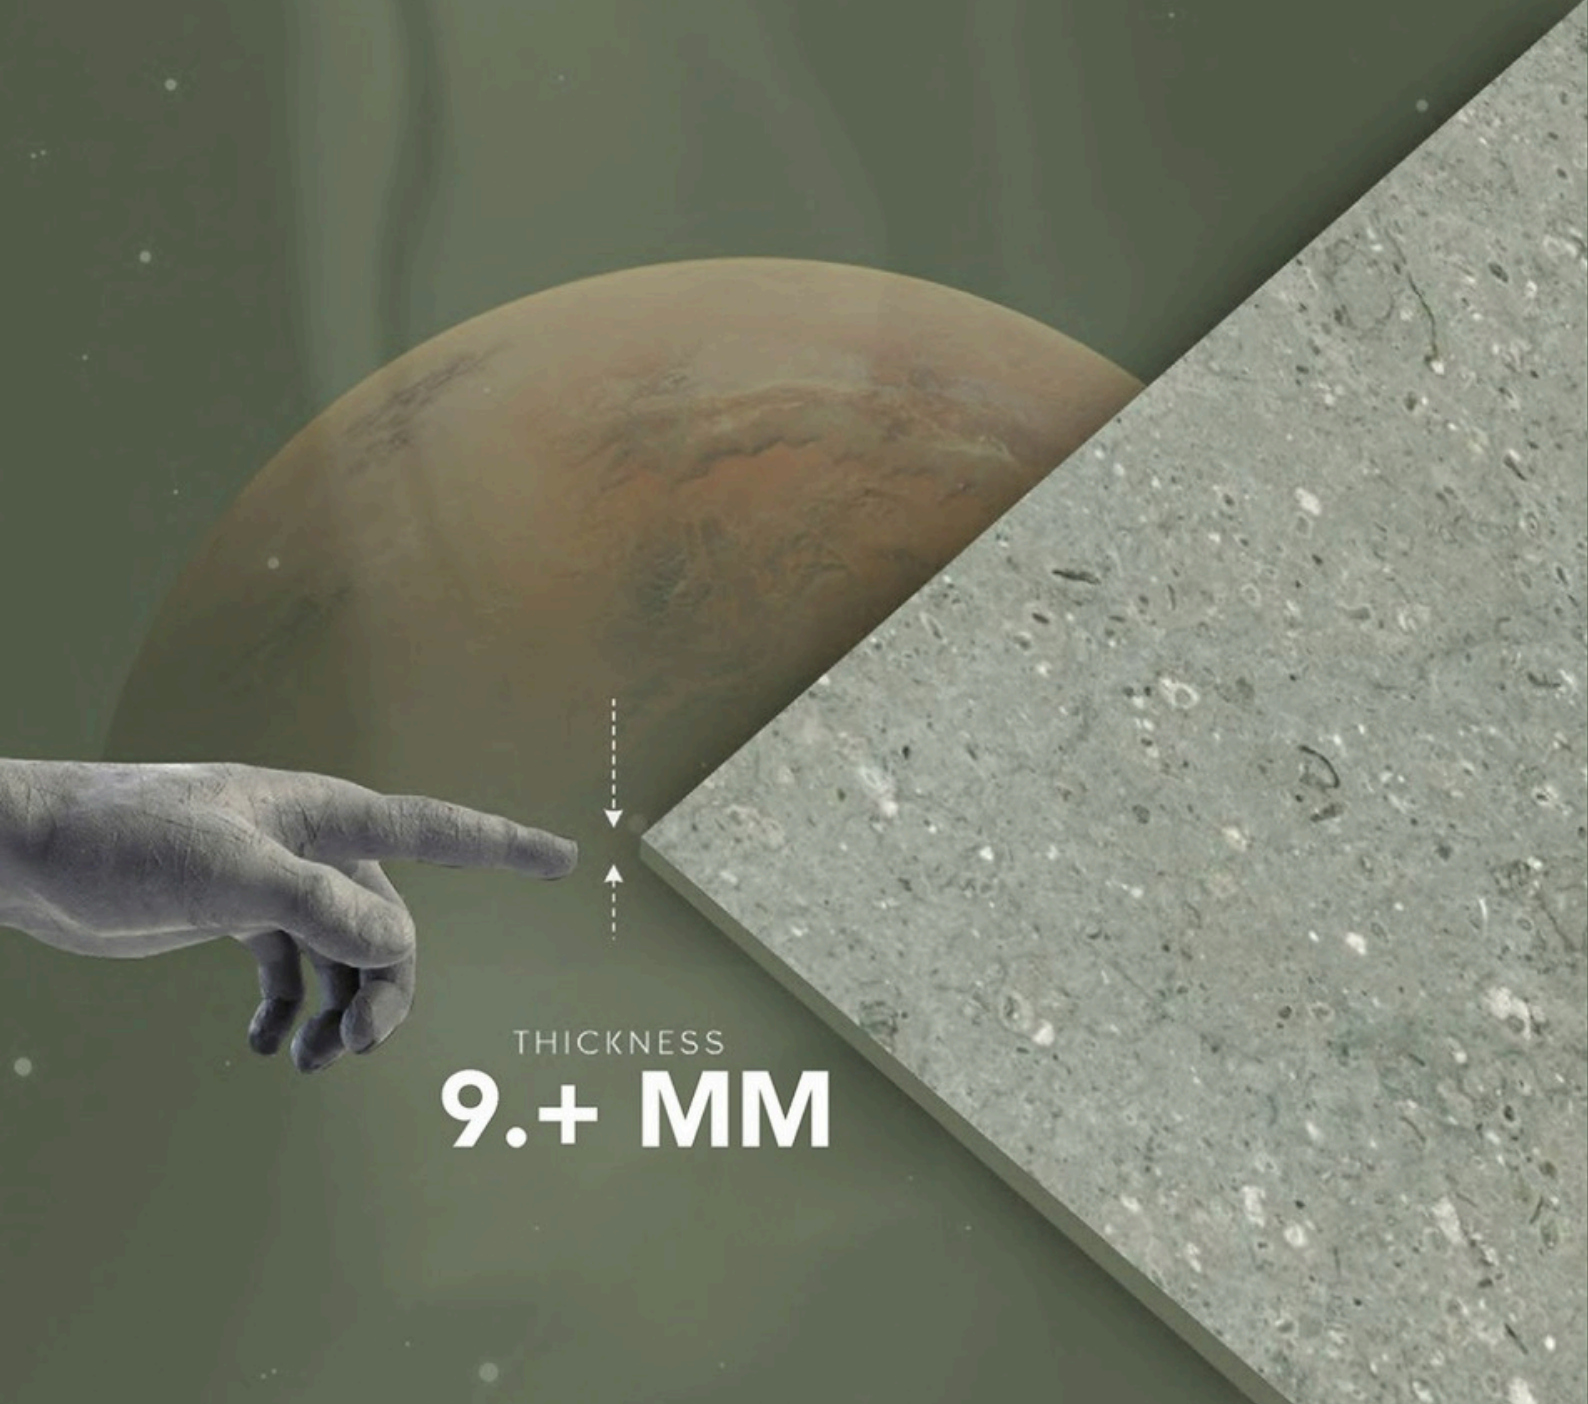

# MATT COLLECTION

Our Matt Collection Comes In The Size Of 600x1200 Mm That Provides Your Space With A Spectacular And Exquisite Finish.

600  
X1200  
MM

600X1200 MM

RELEVANCE OF  
THICKNESS

THICKNESS  
**9.+ MM**

MATT  
600X1200MM

IMPERIAL AQUA

R1

**Rs.960/- 1.44sqm**

MATT  
600X1200MM

IMPERIEAL BIANCO

R1

Rs.920/- 1.44sqm