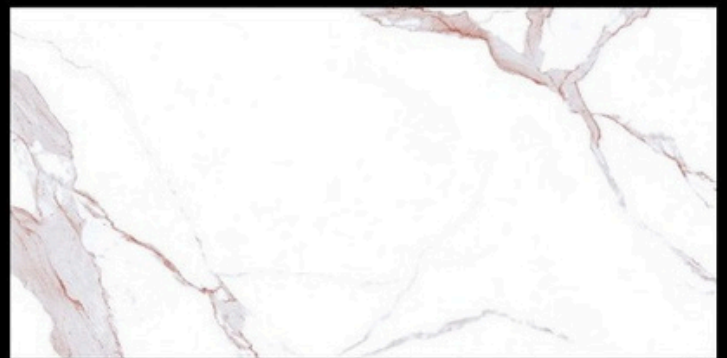

POLISHED
600X1200MM

STATUARIO ROWAN

R2

R1

R2

R3

R1

Rs .940/- 1.44 sqm