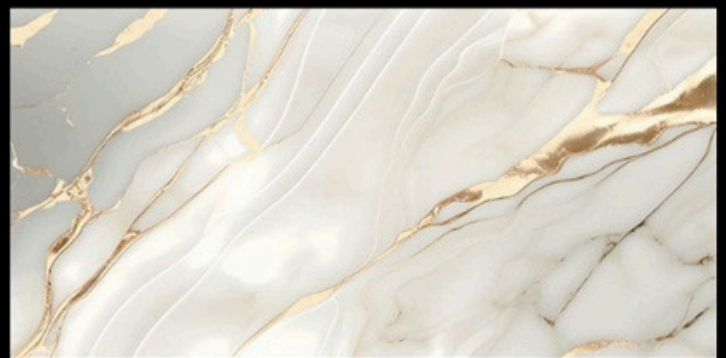

R1

Rs .960/- 1.44 sqm