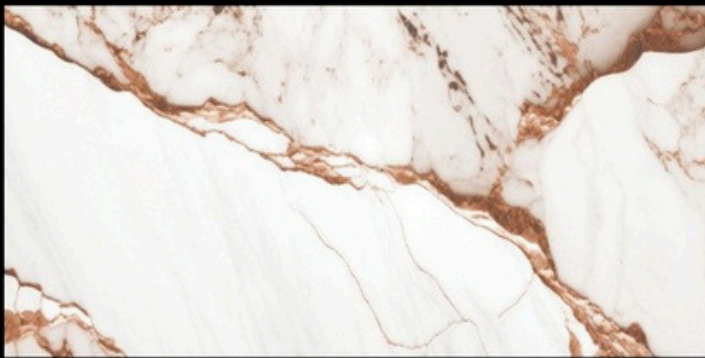

POLISHED
600X1200MM

CR 39

R1

R1

R2

R3

R1

Rs .940/- 1.44 sqm