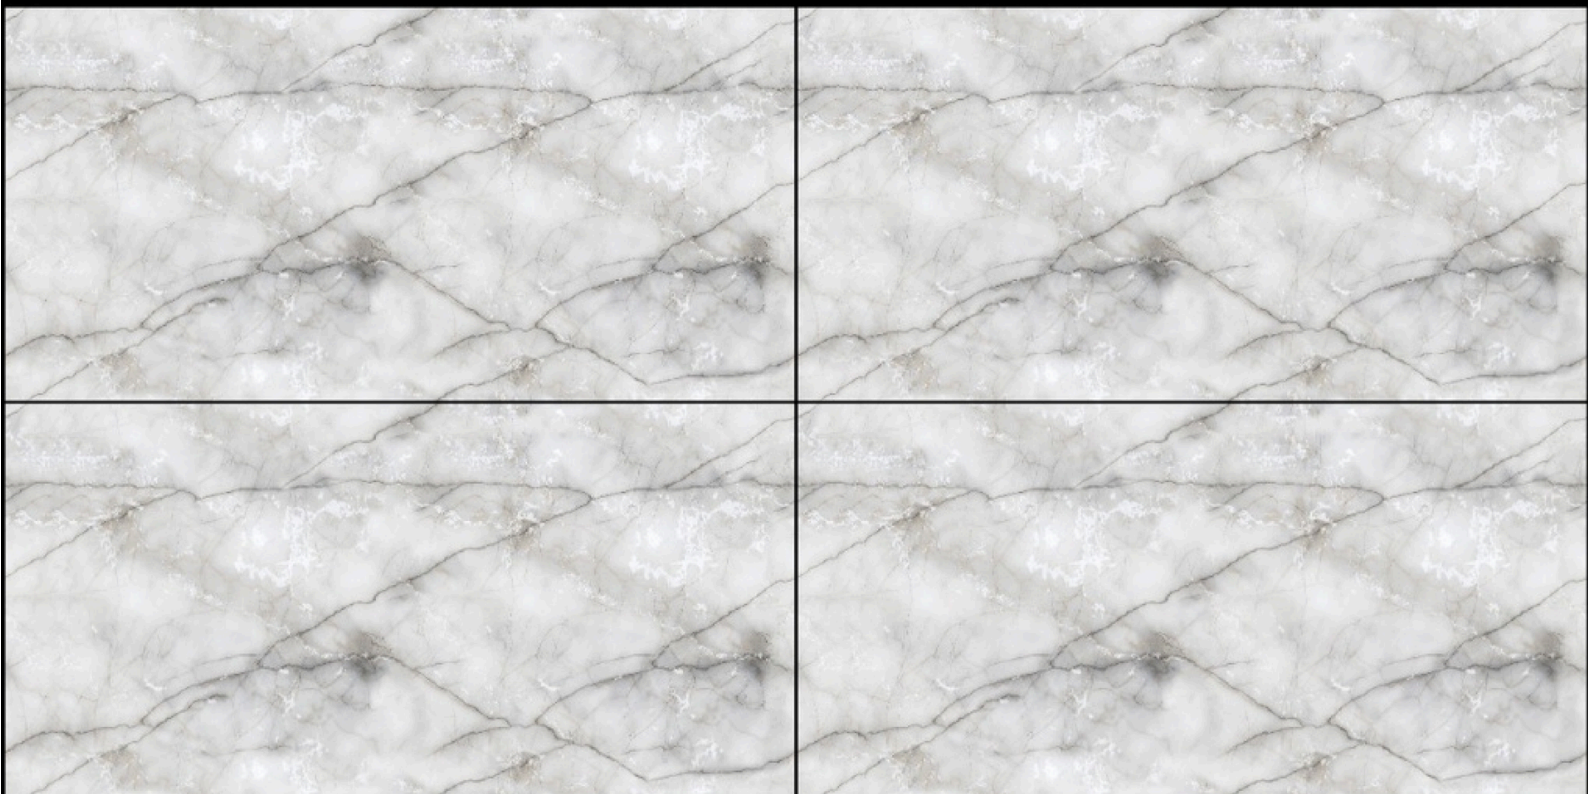

HARMONY TERRA

Rs .950/- 1.44 sqm

POLISHED
600X1200MM

FRENCH GREY

R1

Rs .960/- 1.44 sqm

POLISHED
600X1200MM

CR 39