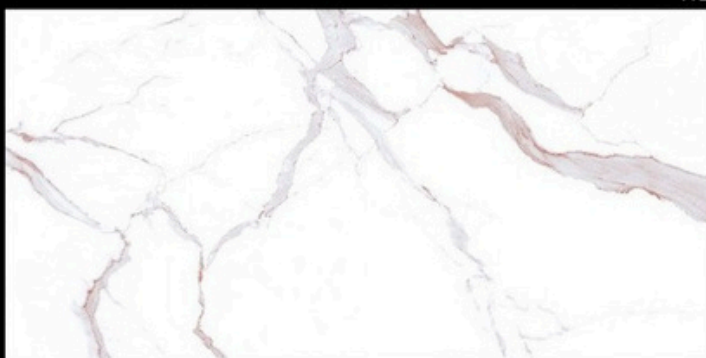

POLISHED
600X1200MM

STATUARIO ROWAN

R2

R1

R2

R3

R1

Rs .940/- 1.44 sqm