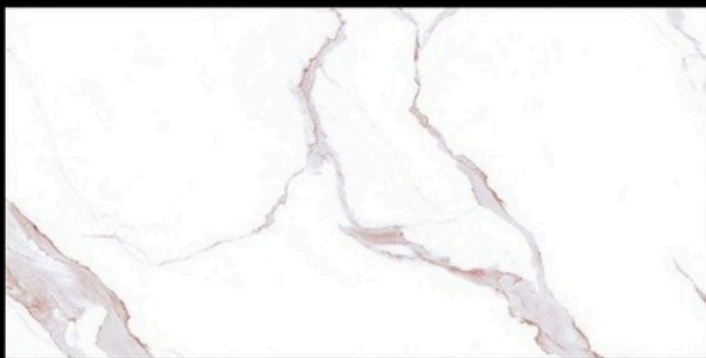

Rs .950/- 1.44 sqm

POLISHED
600X1200MM

STATUARIO ROWAN

R2

R1

R2

R3

R1