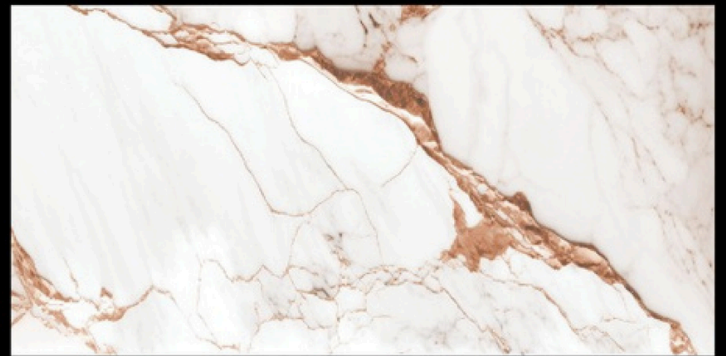

CARVING
600X1200MM

CR 39

R1

R1

R2

R3

R1

Rs 960/- 1.44sqm