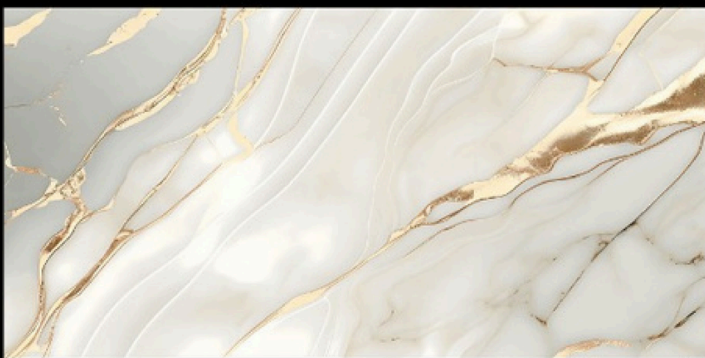

CARVING
600X1200MM

CR 37

R1

R1

R2

R3

R1

Rs 970/- 1.44sqm