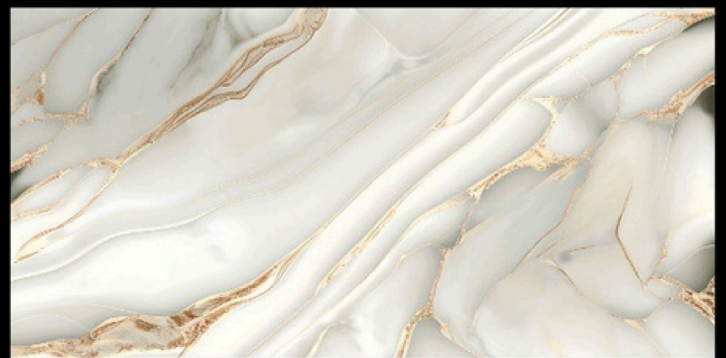

CARVING
600X1200MM

CR 37

R1

R1

R2

R3

R1

Rs 970/- 1.44sqm