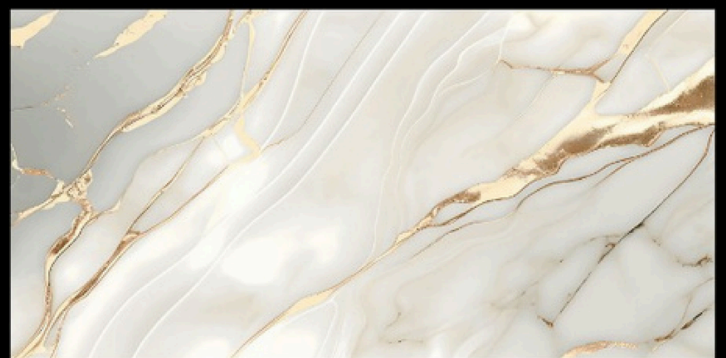

CARVING
600X1200MM

CR 37

R1

R1

R2

R3

R1

Rs 970/- 1.44sqm