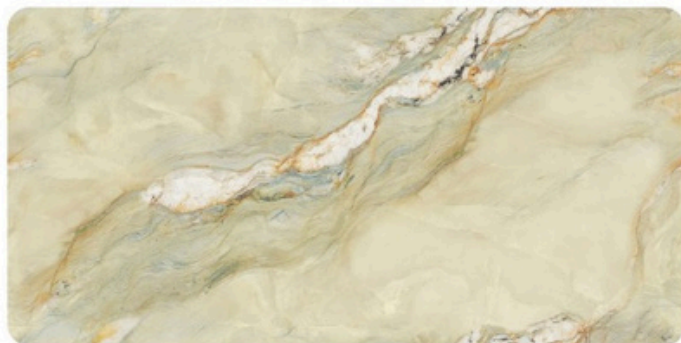

Random-03

Excellence
series
600x1200mm

EMERALD ONYX GREEN (ENDMATCH)

POLISHED

EMERALD ONYX GREEN DECOR

POLISHED CARVING

Random-03

Feel The Real Surface

Feel The Real Surface

MOSAICO HL 19

TROPICAL
SERIES

OBOL TILES®

Feel The Real Surface

MACCAU CHOCCO

R1

R1