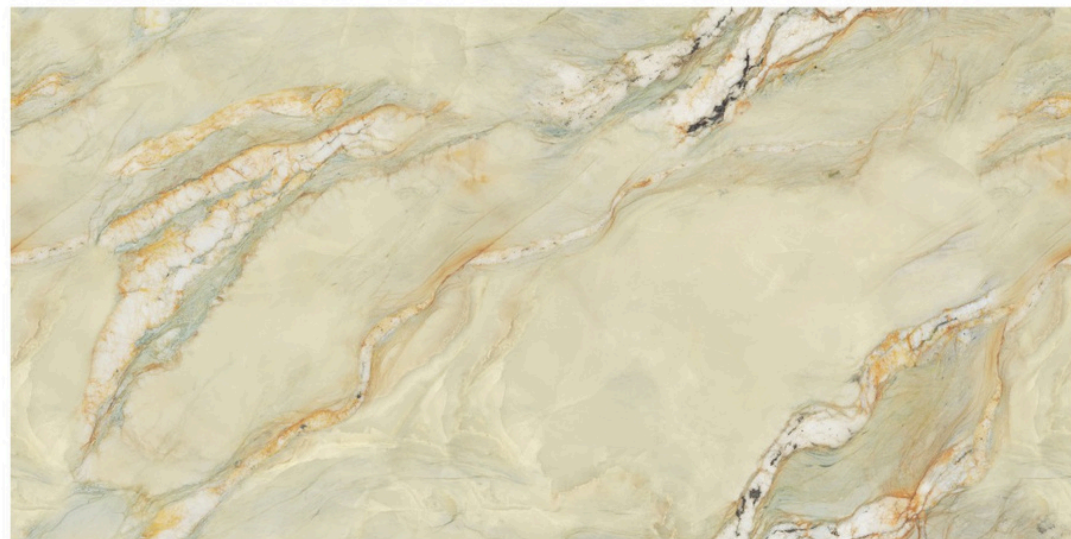

TEXTURE
THAT
REFLECTS
EFFERVESCENT
charm

600x
1200mm

GVT
PGVT

Excellence
series
600x1200mm

HARO GREY (POLISH)

Random-03

Feel The Real Surface

HARO GREY LINER PUNCH (POLISH)

Random-03

Excellence
series
600x1200mm

EMERALD ONYX GREEN (ENDMATCH)

POLISHED

EMERALD ONYX GREEN DECOR

POLISHED CARVING

Random-03

Feel The Real Surface

TERRANO NATURAL (POLISH)

Random-04

Feel The Real Surface

TERRANO NATURAL LINER PUNCH (POLISH)

Random-04

HI - GLOSS

600X1200MM

AESTHETIC TERAZZO BLACK