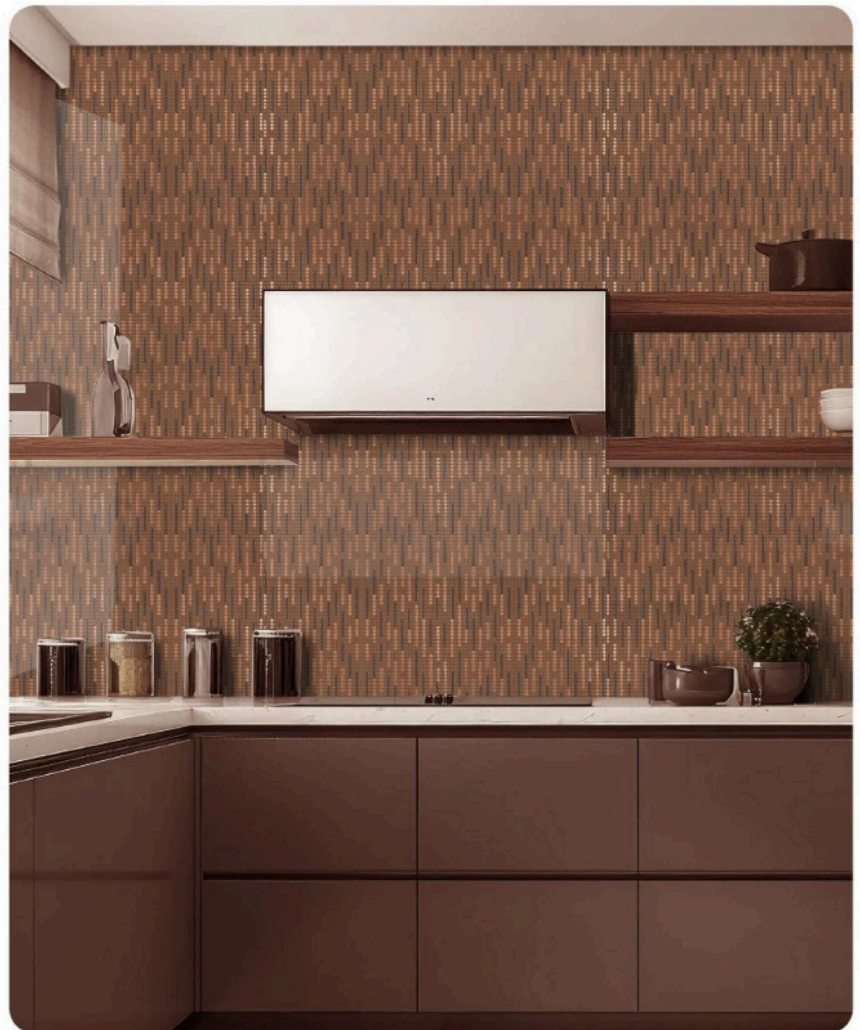

Feel The Real Surface